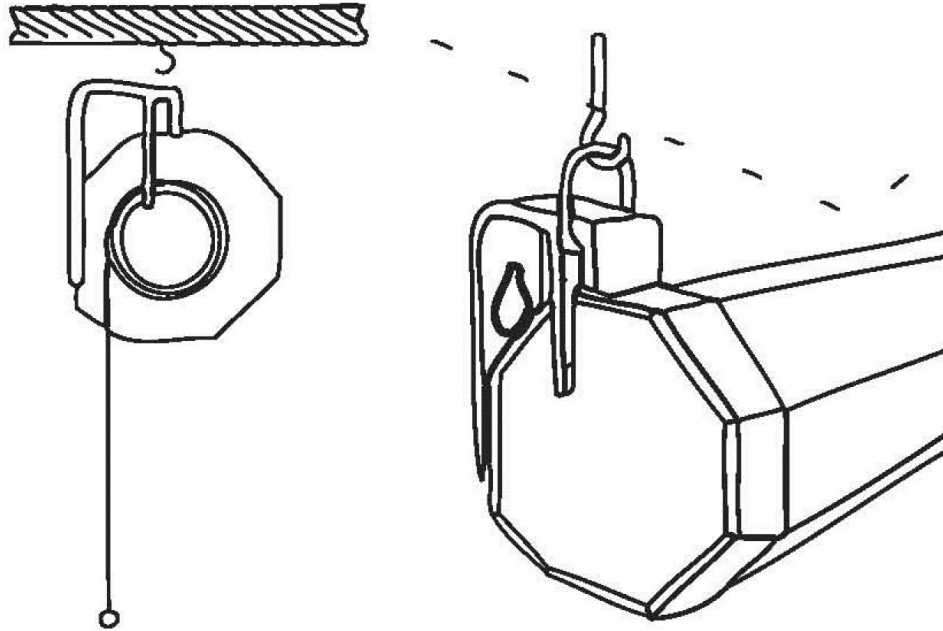

MPS Series

Manual Projector Screen

Item ref: 952.328UK/952.329UK/952.330UK

User Manual

A range of manually operated large format projector screens. The screen can be pulled down to the desired level and set by the auto lock function. When not in use the screen will retract back into the housing smoothly when the lock is released via the integral spring mechanism. The screen is housed in a white steel case with mounting brackets on either end, allowing installation onto ceilings or walls. The screen itself has a weighted bottom bar to prevent the screen jamming in the case or curling. Various sizes available for all types of installation such as classrooms, auditoriums or places of worship.

Features:

- Black border enhances the definition of the projected image
- Flame retardant and mildew proof
- Smooth lock & release mechanism
- Available in 1:1 and 4:3 formats

Installation:

This projector screen is suitable for both wall and ceiling mounting, it is important the unit is installed accurately using a spirit level to ensure the screen can operate correctly & safely.

Wall mounting

Ceiling mounting

To open:

Pull screen down gently until desired drop is achieved. Hold for a moment for the auto-lock will activate.

To close:

Pull screen down slightly to release the lock and allow the screen to retract back into the unit slowly. Do not release suddenly as this may cause damage to the unit.