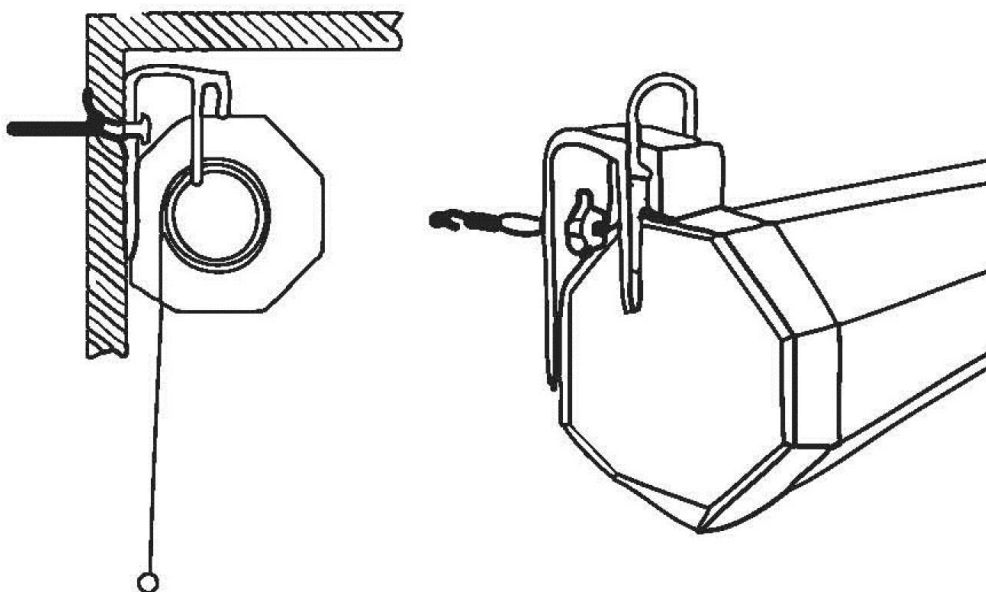

MPS Series

Manual Projector Screen

Item ref: 952.328UK/952.329UK/952.330UK

User Manual

A range of manually operated large format projector screens. The screen can be pulled down to the desired level and set by the auto lock function. When not in use the screen will retract back into the housing smoothly when the lock is released via the integral spring mechanism. The screen is housed in a white steel case with mounting brackets on either end, allowing installation onto ceilings or walls. The screen itself has a weighted bottom bar to prevent the screen jamming in the case or curling. Various sizes available for all types of installation such as classrooms, auditoriums or places of worship.

Features:

- Black border enhances the definition of the projected image
- Flame retardant and mildew proof
- Smooth lock & release mechanism
- Available in 1:1 and 4:3 formats

Installation:

This projector screen is suitable for both wall and ceiling mounting, it is important the unit is installed accurately using a spirit level to ensure the screen can operate correctly & safely.

Wall mounting

Ceiling mounting

To open:

Pull screen down gently until desired drop is achieved. Hold for a moment for the auto-lock will activate.

To close:

Pull screen down slightly to release the lock and allow the screen to retract back into the unit slowly. Do not release suddenly as this may cause damage to the unit.