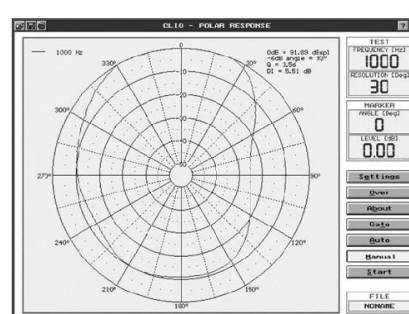

EC46V

100V CEILING SPEAKER 4.5" 6W

Item ref: 952.158UK

User Manual

Caution: Please read this manual carefully before operating
Damage caused by misuse is not covered by the warranty

Features

The EC46V is a low profile, high quality ceiling loudspeaker, equipped with a high-efficiency 6 Watt 100 Volt transformer with three power tapplings. It can be used with high ceilings or places where More back ground noise is present.

Specifications

Woofers	115mm (4.5")
Dispersion angle	155°
Frequency response	110Hz - 13kHz
Power rms : 100V line	6W
Cutout	135mmØ
Mounting depth	57mm
SPL @ 1W/1m	90dB (±3dB)
Tappings	1.5, 3, 6W
Material	Metal
Dimensions	60 x 180mmØ
Weight	640g