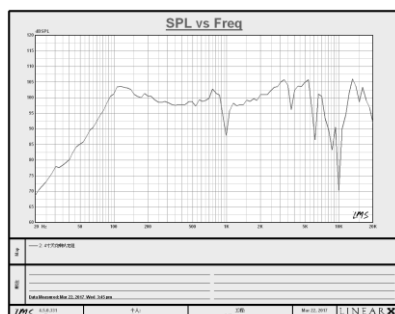

EC46V

100V CEILING SPEAKER 4.5" 6W

Item ref: 952.158UK

User Manual

Caution: Please read this manual carefully before operating
Damage caused by misuse is not covered by the warranty

Features

The EC46V is a low profile, high quality ceiling loudspeaker, equipped with a high-efficiency 6 Watt 100 Volt transformer with three power tapplings. It can be used with high ceilings or places where More back ground noise is present.

This makes the EC46V suitable for the distribution of voice paging and background music. The housing and grille are made of high quality steel in a hard-wearing white finish. The housing is flush mount and moisture resistant with a 155° dispersion angle. Heavy duty steel perforated grille and edge trim. Installation is very straightforward via 3 spring clips.

Specifications

Woofers	115mm (4.5")
Dispersion angle	155°
Frequency response	110Hz - 13kHz
Power rms : 100V line	6W
Cutout	135mmØ
Mounting depth	57mm
SPL @ 1W/1m	90dB (±3dB)
Tappings	1.5, 3, 6W
Material	Metal
Dimensions	60 x 180mmØ
Weight	640g