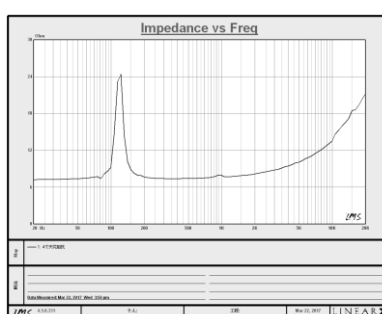

EC46V

100V CEILING SPEAKER 4.5" 6W

Item ref: 952.158UK

User Manual

Caution: Please read this manual carefully before operating
Damage caused by misuse is not covered by the warranty

Features

The EC46V is a low profile, high quality ceiling loudspeaker, equipped with a high-efficiency 6 Watt 100 Volt transformer with three power tapplings. It can be used with high ceilings or places where More back ground noise is present.

Specifications

Woofers	115mm (4.5")
Dispersion angle	155°
Frequency response	110Hz - 13kHz
Power rms : 100V line	6W
Cutout	135mmØ
Mounting depth	57mm
SPL @ 1W/1m	90dB (±3dB)
Tappings	1.5, 3, 6W
Material	Metal
Dimensions	60 x 180mmØ
Weight	640g